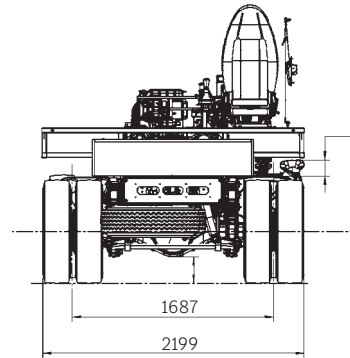

Tampak Belakang

Keterangan: * LWB
** SWB

Bus Warranty Package.

Worry less while you make more, Mercedes-Benz Bus come with a Bus Warranty Package as a standard. The warranty entitles you with:

- Overall Vehicle Warranty: 12 months / 50,000km from delivery (whichever come first after the first 12 months following initial registration).
- Powertrain Warranty: 24 months / 100,000km from delivery (whichever come first after the first 12 months following initial registration).
  (except: Wear and Tear Part)

Our Authorized Mercedes-Benz Commercial Vehicles Dealers ensure your vehicles with service that you can trust. Every regular service, maintenance and repair are carried out by professionally trained and certified technicians using original Mercedes-Benz spare parts only.

Visit our Authorized Mercedes-Benz Commercial Vehicles Dealers at any time for more details. Our highly dedicated trained team, complete tools and sophisticated diagnostic equipment are at your service.

PT Kalimas AI - Yogyakarta:

Jl. Raya Yogya - Solo Km. 9 Yogyakarta - 55010
Telp.: (0274) 488130, 484213, 488916

PT Kalimas AI - Semarang:

Jl. Raya Semarang - Demak Km. 7, Kota Semarang - 50118
Telp.: +62-(24)-6592-811
WA: +62-895-3911-63388

Daimler Commercial Vehicles Indonesia berhak mengubah konfigurasi produk tanpa pemberitahuan terlebih dahulu. Perubahan pada produk dapat terjadi sejak brosur ini dicetak (02.22). Foto produk pada brosur ini dapat berbeda dari produk-produk yang masuk ke Indonesia. Untuk konfirmasi lebih lanjut, silahkan hubungi Authorized Mercedes-Benz Commercial Vehicles Dealers Anda.

and Mercedes-Benz are trademarks of Mercedes-Benz Group AG.

kalimas.net

instagram.com/mercedessemarang

youtube.com/@kalimasarubiindonesia8866

facebook.com/kalimas.ai.7