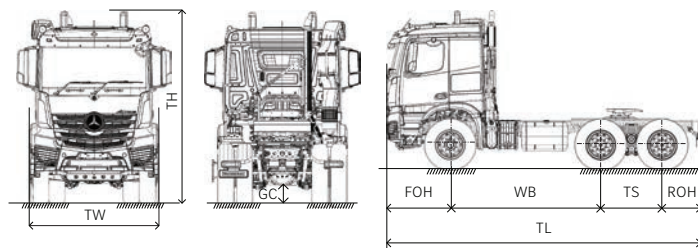

GAMBAR TEKNIS