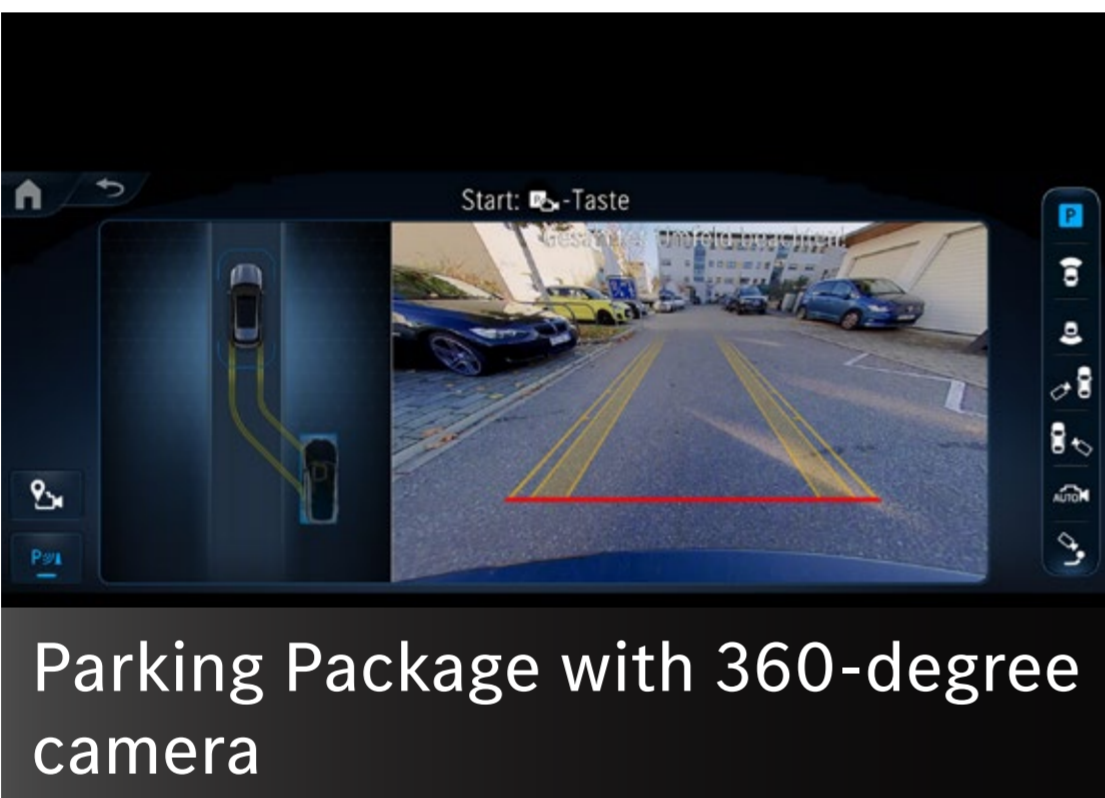

Technical Data.

Engine and Transmission

GLE 450 AMG Line

No. of cylinder / arrangement	6 / In-line
Total displacement (cc)	2,999
Rated output (kW[hp] at rpm)	280 [381] 5,800 - 6,100
Rated torque (Nm at rpm)	500 / 1,800 - 5,000
Compression ratio	10 : 1
Transmission	9G-TRONIC automatic

Performance

Acceleration 0 - 100 km/h (s)	5.6
Top speed approx. (km/h)	250
Fuel consumption, combined (l/100km)	9.7 - 11.0
CO₂ emission (g/km)	221 - 251
Fuel	Petrol
Emission Standard	Euro 6

Dimension and Weight

Length (mm)	4,924
Total Width (mm)	2,010
Height (mm)	1,797
Kerb weight/payload (kg)	2,310
Tank capacity/reserved (l)	85/9