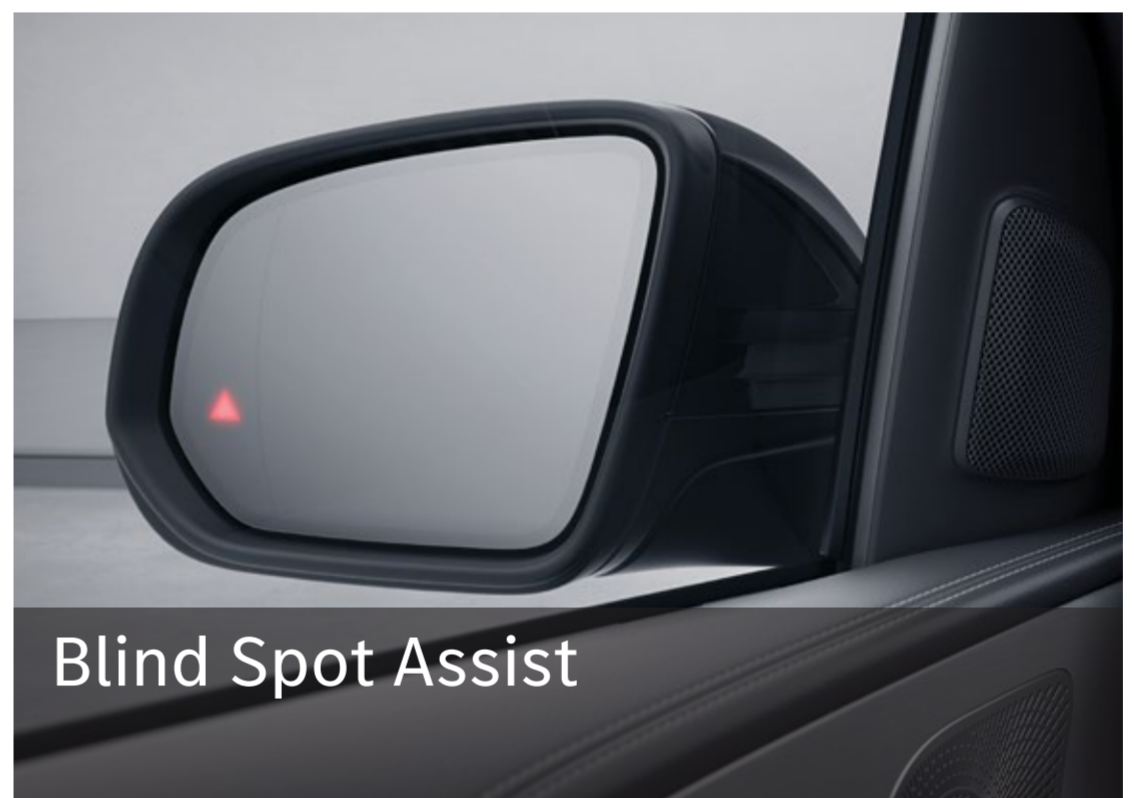

Technical Data.

Engine and Transmission

GLE 450 AMG Line

No. of cylinder / arrangement	6 / In-line
Total displacement (cc)	2,999
Rated output (kW[hp] at rpm)	280 [381] 5,800 - 6,100
Rated torque (Nm at rpm)	500 / 1,800 - 5,000
Compression ratio	10 : 1
Transmission	9G-TRONIC automatic

Performance

Acceleration 0 - 100 km/h (s)	5.6
Top speed approx. (km/h)	250
Fuel consumption, combined (l/100km)	9.7 - 11.0
CO₂ emission (g/km)	221 - 251
Fuel	Petrol
Emission Standard	Euro 6

Dimension and Weight

Length (mm)	4,924
Total Width (mm)	2,010
Height (mm)	1,797
Kerb weight/payload (kg)	2,310
Tank capacity/reserved (l)	85/9